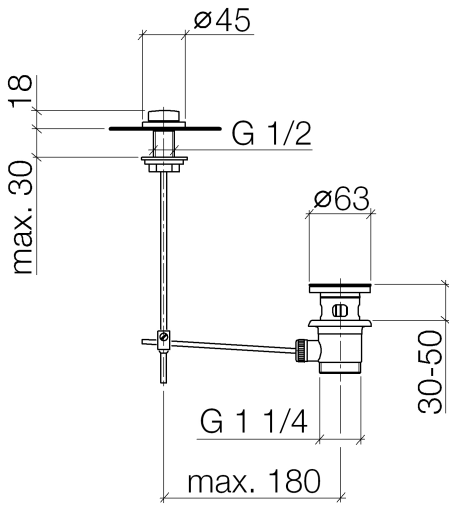

Basin Waste with knob for deck mounting 1 1/4" - Brushed Light Gold

IMO

10 200 970

Fits: IMO, LULU, MADISON, MEM, TARA,
CL.1, LISSÉ, VAIA, META, CYO

	Brushed Light Gold	10 200 970-27
	Chrome	10 200 970-00
	Brushed Platinum	10 200 970-06
	Platinum	10 200 970-08
	Durabronze (23kt Gold)	10 200 970-09
	Dark Chrome	10 200 970-19
	Light Gold	10 200 970-26
	Brushed Durabronze (23kt Gold)	10 200 970-28
	Matte Black	10 200 970-33
	Brushed Bronze	10 200 970-42
	Brushed Champagne (22kt Gold)	10 200 970-46
	Champagne (22kt Gold)	10 200 970-47
	Brushed Chrome	10 200 970-93
	Brushed Dark Platinum	10 200 970-99

Basin Waste with knob for deck mounting 1 1/4" - Brushed Light Gold

IMO

10 200 970

Only suitable for basins with an overflow.

10 200 970

10 200 970

Parts for other finishes can be found here: [Chrome](#)

Spare parts list

No.	Item Number	Name	Quantity used	Delivery time
1	09 21 33 001-27	handle	1	60
2	09 14 10 007 90	seal	2	2
3	09 31 09 004-27	pull-rod	1	60
4	09 18 40 022-27	sleeve	1	60
5	09 14 10 095 90	seal	1	2
6	09 14 05 012 90	seal	1	2
7	09 14 40 001 90	seal	1	60
8	09 23 10 010 90	nut	1	2
9	90 11 01 001 00-27	pop-up waste	1	30